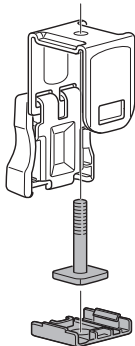

SquareBar Adapter 8897

x4

x4

A

B

C

SquareBar Adapter 8897

A

B

C

1.2

D

E

F

2

Min 610mm / 24 inch