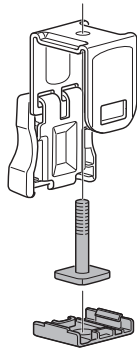

1.2

x1

x4

x4

x4

x4

Optional

SquareBar Adapter 8897

x4

x4

A

B

C

SquareBar Adapter 8897

A

B

C

1.2

D

E

F

2

Min 610mm / 24 inch

A