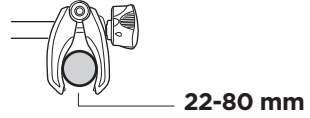

926002

**CITY CRASH**  
Complies with ISO norm

927002

**CITY CRASH**  
Complies with ISO norm

**i**

**i**

50 kg
60 kg
65 kg
70 kg
75 kg
80 kg
>85 kg

Max 31 kg
Max 41 kg
Max 46 kg
Max 51 kg
Max 56 kg*
Max 60 kg*
Max 60 kg*