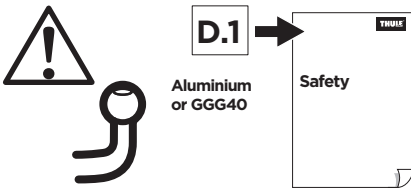

926002

**CITY CRASH**  
Complies with ISO norm

927002

**CITY CRASH**  
Complies with ISO norm

**i**

**i**

50 kg
60 kg
65 kg
70 kg
75 kg
80 kg
>85 kg

Max 31 kg
Max 41 kg
Max 46 kg
Max 51 kg
Max 56 kg*
Max 60 kg*
Max 60 kg*