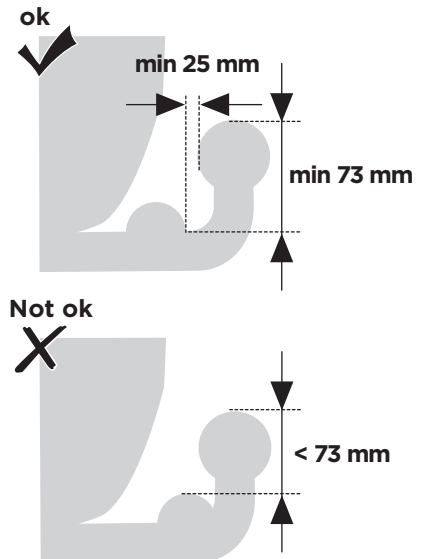

926002

**CITY CRASH**  
Complies with ISO norm

927002

**CITY CRASH**  
Complies with ISO norm

**i**

**i**

50 kg
60 kg
65 kg
70 kg
75 kg
80 kg
>85 kg

Max 31 kg
Max 41 kg
Max 46 kg
Max 51 kg
Max 56 kg*
Max 60 kg*
Max 60 kg*