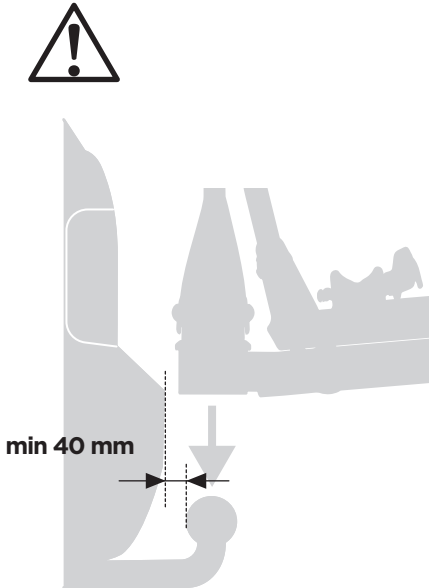

926002

**CITY CRASH**  
Complies with ISO norm

927002

**CITY CRASH**  
Complies with ISO norm

**i**

**i**

50 kg
60 kg
65 kg
70 kg
75 kg
80 kg
>85 kg

Max 31 kg
Max 41 kg
Max 46 kg
Max 51 kg
Max 56 kg*
Max 60 kg*
Max 60 kg*