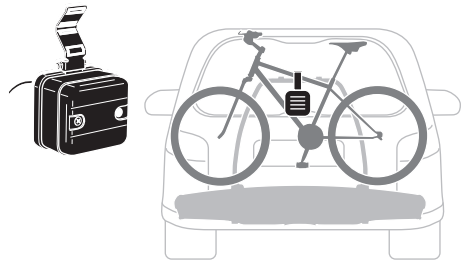

**Thule 4th Bike Adapter**  
9261

**Thule Spare Wheel Adapter**  
9241

**Thule Number Plate**  
9762

**Thule 3rd Brake Light 13pin**  
9904

**Thule One-Key System**

- 544  (x4)
- 596  (x6)
- 588  (x8)
- 452  (x12)