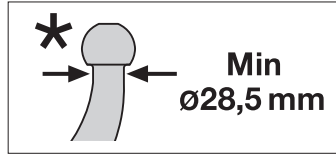

926002

**CITY CRASH**  
Complies with ISO norm

927002

**CITY CRASH**  
Complies with ISO norm

**i**

**i**

50 kg
60 kg
65 kg
70 kg
75 kg
80 kg
>85 kg

Max 31 kg
Max 41 kg
Max 46 kg
Max 51 kg
Max 56 kg*
Max 60 kg*
Max 60 kg*