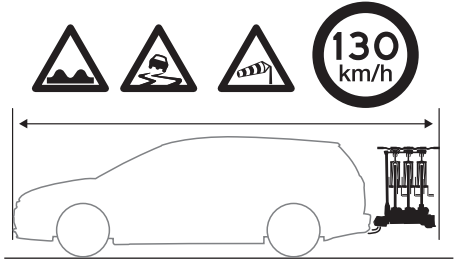

926002

**CITY CRASH**  
Complies with ISO norm

927002

**CITY CRASH**  
Complies with ISO norm

**i**

**i**

50 kg
60 kg
65 kg
70 kg
75 kg
80 kg
>85 kg

Max 31 kg
Max 41 kg
Max 46 kg
Max 51 kg
Max 56 kg*
Max 60 kg*
Max 60 kg*