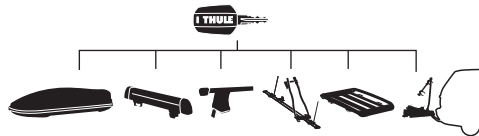

**Thule 4th Bike Adapter**  
9261

**Thule Spare Wheel Adapter**  
9241

**Thule Number Plate**  
9762

**Thule 3rd Brake Light 13pin**  
9904

**Thule One-Key System**

- 544  (x4)
- 596  (x6)
- 588  (x8)
- 452  (x12)