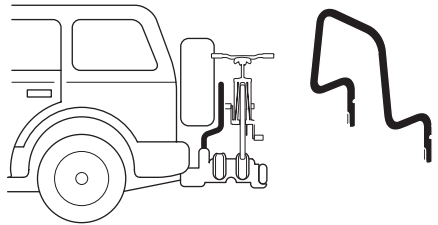

Thule 7-to-13-pin Adapter
9906

Thule 13-to-7-pin Adapter
9907

Thule 4th Bike Adapter
9261

Thule Spare Wheel Adapter
9241

Thule Number Plate
9762

Thule 3rd Brake Light 13pin
9904

Thule One-Key System

- 544 (x4)
- 596 (x6)
- 588 (x8)
- 452 (x12)