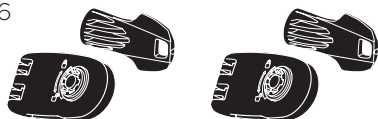

9904

Thule Wheel Adapter

9772

Thule Number Plate

9762

Thule Wheel Strap Locks

986

Thule Carbon Frame Protector