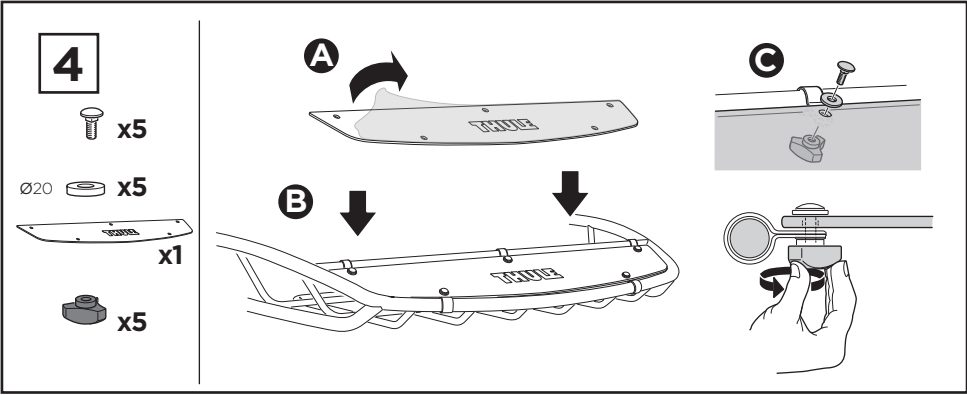

Thule Canyon XT 859XT

> Instructions

Carrier Basket

CITY CRASH
Complies with ISO norm

THULE WingBar/
AeroBlade

THULE AeroBar/
Rapid Aero

THULE SlideBar

THULE ProBar

THULE SquareBar

6a

 x4
  Ø12
 x4
 x4

Max 1/2" / 12 mm

Max 7/8" / 22 mm

**6b**

 x4
 x4
 x4
 Ø12
 x8
 x8

Max 3 1/2" / 90 mm