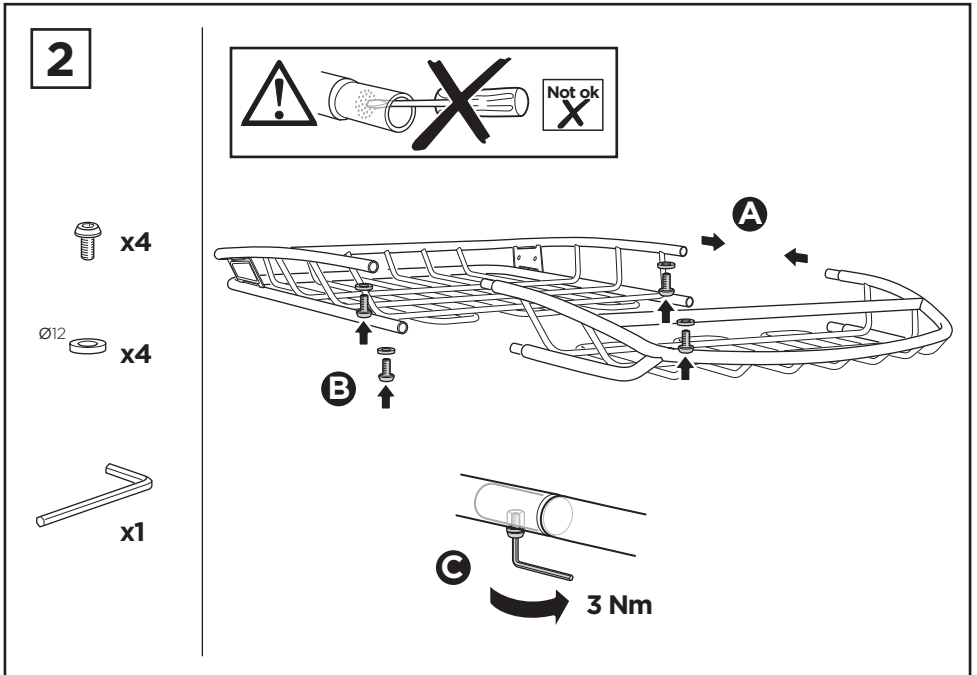

Thule Canyon XT 859XT

> Instructions

Carrier Basket

CITY CRASH
Complies with ISO norm

THULE WingBar/
AeroBlade

THULE AeroBar/
Rapid Aero

THULE SlideBar

THULE ProBar

THULE SquareBar

6a

 x4
  Ø12
 x4
 x4

Max 1/2" / 12 mm

Max 7/8" / 22 mm

**6b**

 x4
 x4
 x4
 Ø12
 x8
 x8

Max 3 1/2" / 90 mm

1 5/8" / 40 mm

Min 5/8" / 15 mm
Max 1" / 25 mm

Max 3 1/2" / 90 mm

2" / 50 mm

Min 1" / 25 mm
Max 1 3/8" / 35 mm

Max 3 1/2" / 90 mm

2 3/8" / 60 mm

Min 1 3/8" / 35 mm
Max 1 3/4" / 45 mm