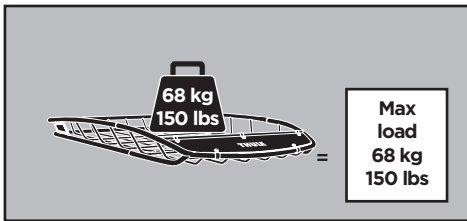

Thule Canyon XT 859XT

> Instructions

Carrier Basket

CITY CRASH
Complies with ISO norm

THULE WingBar/
AeroBlade

THULE AeroBar/
Rapid Aero

THULE SlideBar

THULE ProBar

THULE SquareBar

6a

 x4
  Ø12
 x4
 x4

Max 1/2" / 12 mm

Max 7/8" / 22 mm

**6b**

 x4
 x4
 x4
 Ø12
 x8
 x8

Max 3 1/2" / 90 mm