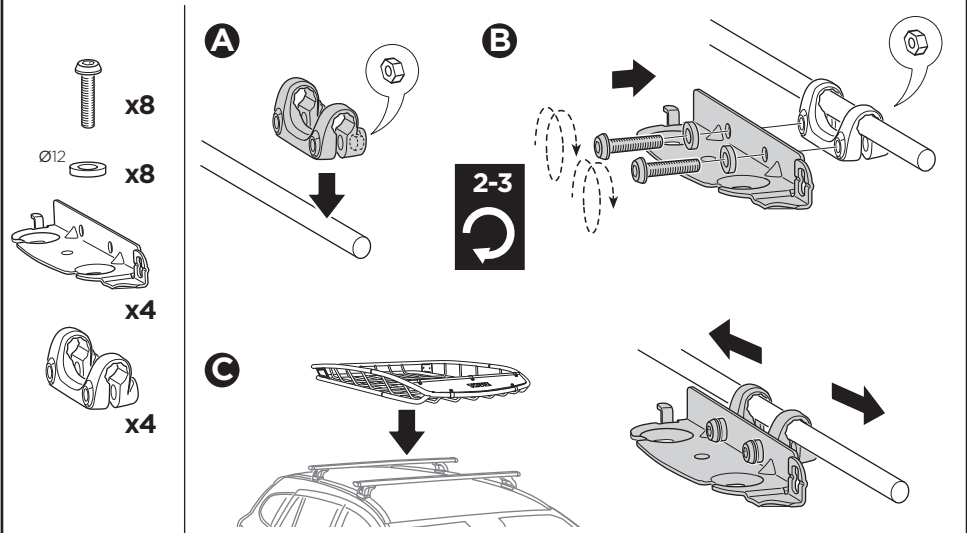

Thule Canyon XT 859XT

> Instructions

Carrier Basket

CITY CRASH
Complies with ISO norm

THULE WingBar/
AeroBlade

THULE AeroBar/
Rapid Aero

THULE SlideBar

THULE ProBar

THULE SquareBar

6a

 x4
  Ø12
 x4
 x4

Max 1/2" / 12 mm

Max 7/8" / 22 mm

**6b**

 x4
 x4
 x4
 Ø12
 x8
 x8

Max 3 1/2" / 90 mm