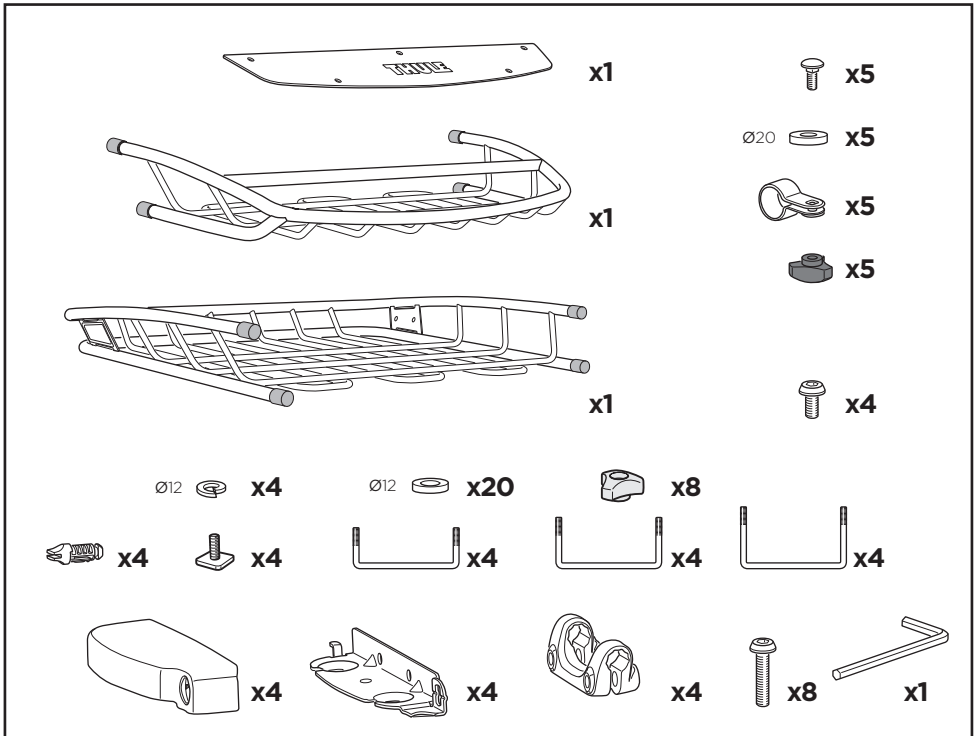

Thule Canyon XT 859XT

> Instructions

Carrier Basket

CITY CRASH
Complies with ISO norm

THULE WingBar/
AeroBlade

THULE AeroBar/
Rapid Aero

THULE SlideBar

THULE ProBar

THULE SquareBar

6a

 x4
  Ø12
 x4
 x4

Max 1/2" / 12 mm

Max 7/8" / 22 mm

**6b**

 x4
 x4
 x4
 Ø12
 x8
 x8

Max 3 1/2" / 90 mm

1 5/8" / 40 mm

Min 5/8" / 15 mm
Max 1" / 25 mm

Max 3 1/2" / 90 mm

2" / 50 mm

Min 1" / 25 mm
Max 1 3/8" / 35 mm

Max 3 1/2" / 90 mm

2 3/8" / 60 mm

Min 1 3/8" / 35 mm
Max 1 3/4" / 45 mm