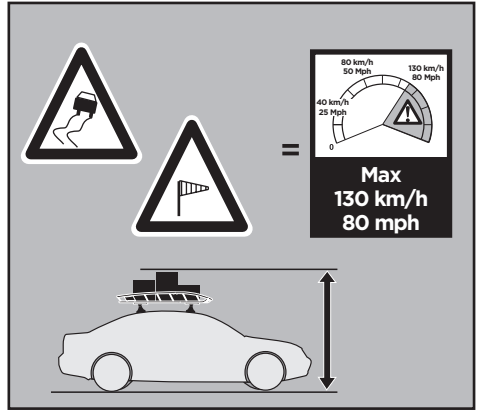

THULE AeroBar/
Rapid Aero

THULE SlideBar

THULE ProBar

THULE SquareBar