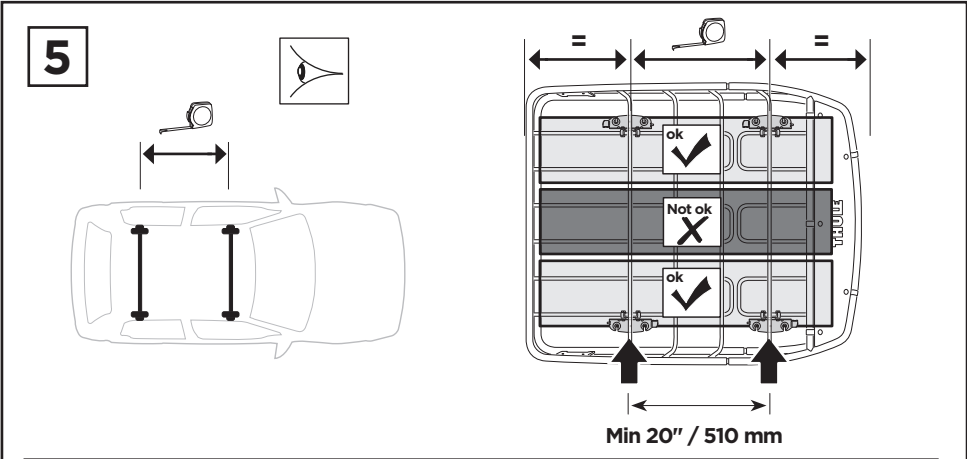

Thule Canyon XT 859XT

> Instructions

Carrier Basket

CITY CRASH
Complies with ISO norm

THULE WingBar/
AeroBlade

THULE AeroBar/
Rapid Aero

THULE SlideBar

THULE ProBar

THULE SquareBar

6a

 x4
  Ø12
 x4
 x4

Max 1/2" / 12 mm

Max 7/8" / 22 mm

**6b**

 x4
 x4
 x4
 Ø12
 x8
 x8

Max 3 1/2" / 90 mm