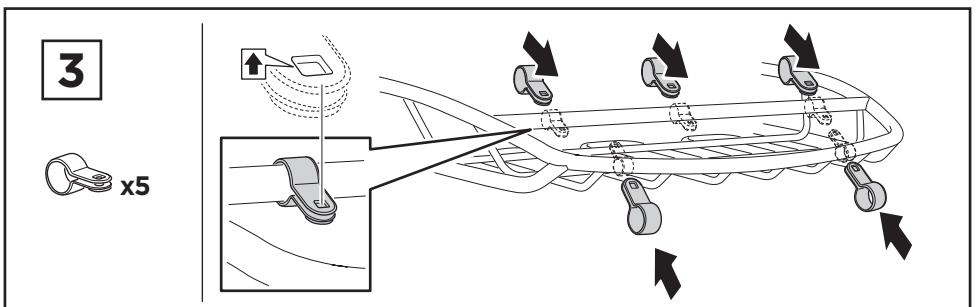

Thule Canyon XT 859XT

> Instructions

Carrier Basket

CITY CRASH
Complies with ISO norm

THULE WingBar/
AeroBlade

THULE AeroBar/
Rapid Aero

THULE SlideBar

THULE ProBar

THULE SquareBar

6a

 x4
  Ø12
 x4
 x4

Max 1/2" / 12 mm

Max 7/8" / 22 mm

**6b**

 x4
 x4
 x4
 Ø12
 x8
 x8

Max 3 1/2" / 90 mm