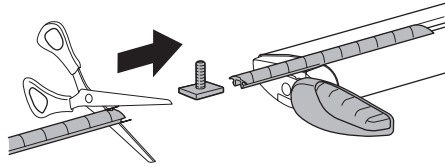

Thule Canyon XT 859XT

> Instructions

Carrier Basket

CITY CRASH
Complies with ISO norm

THULE WingBar/
AeroBlade

THULE AeroBar/
Rapid Aero

THULE SlideBar

THULE ProBar

THULE SquareBar

6a

 x4
  Ø12
 x4
 x4

Max 1/2" / 12 mm

Max 7/8" / 22 mm

**6b**

 x4
 x4
 x4
 Ø12
 x8
 x8

Max 3 1/2" / 90 mm

1 5/8" / 40 mm

Min 5/8" / 15 mm
Max 1" / 25 mm

Max 3 1/2" / 90 mm

2" / 50 mm

Min 1" / 25 mm
Max 1 3/8" / 35 mm

Max 3 1/2" / 90 mm

2 3/8" / 60 mm

Min 1 3/8" / 35 mm
Max 1 3/4" / 45 mm