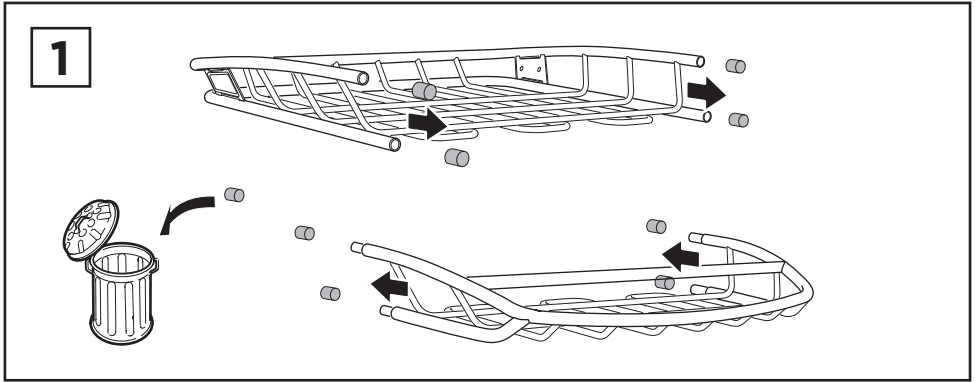

Thule Canyon XT 859XT

> Instructions

Carrier Basket

CITY CRASH
Complies with ISO norm

THULE WingBar/
AeroBlade

THULE AeroBar/
Rapid Aero

THULE SlideBar

THULE ProBar

THULE SquareBar

6a

 x4
  Ø12
 x4
 x4

Max 1/2" / 12 mm

Max 7/8" / 22 mm

**6b**

 x4
 x4
 x4
 Ø12
 x8
 x8

Max 3 1/2" / 90 mm