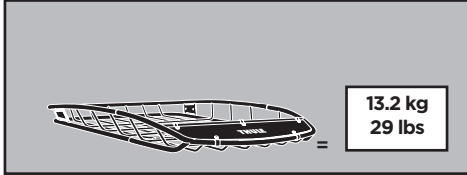

Thule Canyon XT 859XT

> Instructions

Carrier Basket

CITY CRASH
Complies with ISO norm

THULE WingBar/
AeroBlade

THULE AeroBar/
Rapid Aero

THULE SlideBar

THULE ProBar

THULE SquareBar

6a

 x4
  Ø12
 x4
 x4

Max 1/2" / 12 mm

Max 7/8" / 22 mm

**6b**

 x4
 x4
 x4
 Ø12
 x8
 x8

Max 3 1/2" / 90 mm

1 5/8" / 40 mm

Min 5/8" / 15 mm
Max 1" / 25 mm

Max 3 1/2" / 90 mm

2" / 50 mm

Min 1" / 25 mm
Max 1 3/8" / 35 mm

Max 3 1/2" / 90 mm

2 3/8" / 60 mm

Min 1 3/8" / 35 mm
Max 1 3/4" / 45 mm