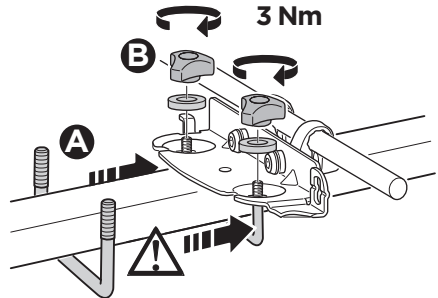

THULE SquareBar

6a

 x4
  Ø12
 x4
 x4

Max 1/2" / 12 mm

Max 7/8" / 22 mm

**6b**

 x4
 x4
 x4
 Ø12
 x8
 x8

Max 3 1/2" / 90 mm

1 5/8" / 40 mm

Min 5/8" / 15 mm
Max 1" / 25 mm

Max 3 1/2" / 90 mm

2" / 50 mm

Min 1" / 25 mm
Max 1 3/8" / 35 mm

Max 3 1/2" / 90 mm

2 3/8" / 60 mm

Min 1 3/8" / 35 mm
Max 1 3/4" / 45 mm