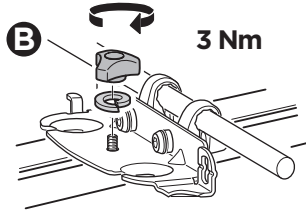

THULE SquareBar

6a

 x4
  Ø12
 x4
 x4

Max 1/2" / 12 mm

Max 7/8" / 22 mm

**6b**

 x4
 x4
 x4
 Ø12
 x8
 x8

Max 3 1/2" / 90 mm

1 5/8" / 40 mm

Min 5/8" / 15 mm
Max 1" / 25 mm

Max 3 1/2" / 90 mm

2" / 50 mm

Min 1" / 25 mm
Max 1 3/8" / 35 mm

Max 3 1/2" / 90 mm

2 3/8" / 60 mm

Min 1 3/8" / 35 mm
Max 1 3/4" / 45 mm