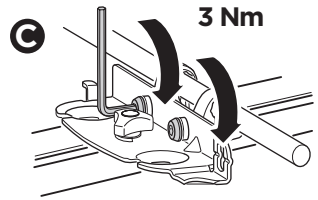

THULE SquareBar

6a

 x4
  Ø12
 x4
 x4

Max 1/2" / 12 mm

Max 7/8" / 22 mm

**6b**

 x4
 x4
 x4
 Ø12
 x8
 x8

Max 3 1/2" / 90 mm

1 5/8" / 40 mm

Min 5/8" / 15 mm
Max 1" / 25 mm

Max 3 1/2" / 90 mm

2" / 50 mm

Min 1" / 25 mm
Max 1 3/8" / 35 mm

Max 3 1/2" / 90 mm

2 3/8" / 60 mm

Min 1 3/8" / 35 mm
Max 1 3/4" / 45 mm