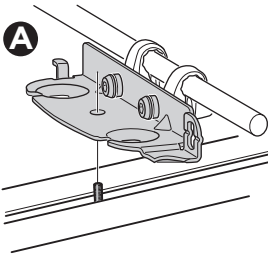

THULE SquareBar

6a

 x4
  Ø12
 x4
 x4

Max 1/2" / 12 mm

Max 7/8" / 22 mm

**6b**

 x4
 x4
 x4
 Ø12
 x8
 x8

Max 3 1/2" / 90 mm

1 5/8" / 40 mm

Min 5/8" / 15 mm
Max 1" / 25 mm

Max 3 1/2" / 90 mm

2" / 50 mm

Min 1" / 25 mm
Max 1 3/8" / 35 mm

Max 3 1/2" / 90 mm

2 3/8" / 60 mm

Min 1 3/8" / 35 mm
Max 1 3/4" / 45 mm