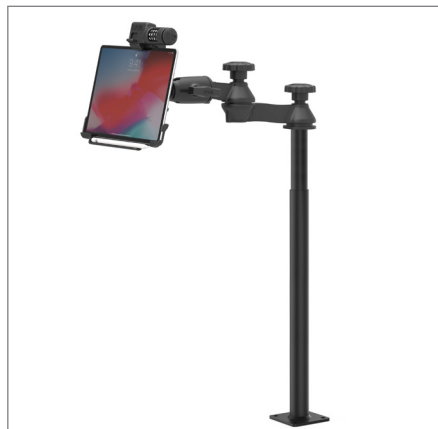

RAM® EZ-Roll'r™ Cradle for iPad Pro 11"

The RAM® EZ-Roll'r™ cradle for the iPad Pro 11" secures the device in a form-fit holder while keeping the entire screen visible. To secure in place, simply slide the iPad into the cradle and roll the top clip over the device. The cradle features an attachment point on the back for connecting a RAM® round ball base, and keeps the camera, side buttons, and charging port conveniently exposed and accessible. An attachment point on the side of the cradle allows for the placement and removal of the Apple Pencil. In addition, combination-locking and key-locking versions are available for added security and theft deterrence.

Compatible Devices:

Apple iPad Pro 11"

Features:

- Patented RAM® EZ-Roll'r™ technology securely holds device in place
- Available in keyed and combination locking versions
- Integrated Apple Pencil holder on side of cradle
- RAM® Mounts Compatible™ with B and C size round ball bases
- Secures device in cradle without use of case
- Backed by a lifetime warranty

Available SKUs:

- **RAM-HOL-AP23U**
RAM® EZ-Roll'r™ for Apple iPad Pro 11"
- **RAM-HOL-AP23CLU**
RAM® EZ-Roll'r™ with Combo Lock for Apple iPad Pro 11"
- **RAM-HOL-AP23KLU**
RAM® EZ-Roll'r™ with Keyed Lock for Apple iPad Pro 11"

RAM® Mounts Accessories:

- **RAM-101U**
RAM® Drill-Down Double Ball Mount
- **RAM-VP-SW1-1218**
RAM® Tele-Pole™ with Double Swing Arm Mount
- **RAM-101U-247-4**
RAM® 4" Square Post Clamp Mount

Patented and Pats. Pend