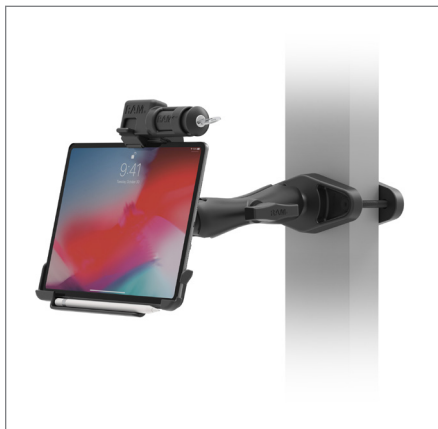

RAM® EZ-Roll'r™ Cradle for iPad Pro 11"

The RAM® EZ-Roll'r™ cradle for the iPad Pro 11" secures the device in a form-fit holder while keeping the entire screen visible. To secure in place, simply slide the iPad into the cradle and roll the top clip over the device. The cradle features an attachment point on the back for connecting a RAM® round ball base, and keeps the camera, side buttons, and charging port conveniently exposed and accessible. An attachment point on the side of the cradle allows for the placement and removal of the Apple Pencil. In addition, combination-locking and key-locking versions are available for added security and theft deterrence.

Compatible Devices:

Apple iPad Pro 11"

Features:

- Patented RAM® EZ-Roll'r™ technology securely holds device in place
- Available in keyed and combination locking versions
- Integrated Apple Pencil holder on side of cradle
- RAM® Mounts Compatible™ with B and C size round ball bases
- Secures device in cradle without use of case
- Backed by a lifetime warranty

Available SKUs:

- **RAM-HOL-AP23U**
RAM® EZ-Roll'r™ for Apple iPad Pro 11"
- **RAM-HOL-AP23CLU**
RAM® EZ-Roll'r™ with Combo Lock for Apple iPad Pro 11"
- **RAM-HOL-AP23KLU**
RAM® EZ-Roll'r™ with Keyed Lock for Apple iPad Pro 11"

RAM® Mounts Accessories:

- **RAM-101U**
RAM® Drill-Down Double Ball Mount
- **RAM-VP-SW1-1218**
RAM® Tele-Pole™ with Double Swing Arm Mount
- **RAM-101U-247-4**
RAM® 4" Square Post Clamp Mount

Patented and Pats. Pend