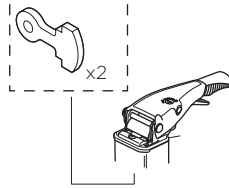

# Thule EasyFold XT

934

Key  
No  
N001-N200  
Sparepart No  
1500002001 - 1500002200

Key+Lock  
= N.....  
No  
N001-N200  
Sparepart No  
1500001001 - 1500001200

Rubber Spring  
52632

52415 52414 52845  
52738

52846  
x1  
x1  
x1

934100: 52850  
934300: 52851

52847  
x1  
x1  
x1

52944

Lamp Left 934100: 52365  
Lamp Left 934300: 52485

Cover lens Left: 52369

Frame Left: 52370

52631

52849  
x1  
x1  
x1  
x1

Lamp Right 934100: 52364  
Lamp Right 934300: 52486  
Cover lens Right: 52368  
Frame Right: 52371

52848  
x1  
x1  
x1  
x1

52372  
x2  
x2  
x1

52598  
AB CD 123  
2-3 mm = A x2  
4-5 mm = B x2