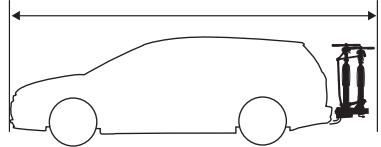

## Thule EasyFold XT 3

9665

x1

FIX4BIKE Tow bar

Not ok

Your Key-Number

22-80 mm

D.1