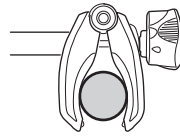

## Thule EasyFold XT 3

9665

x1

FIX4BIKE Tow bar

Not ok

Your Key-Number

22-80 mm

D.1