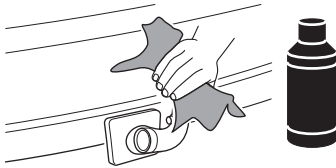

## Thule EasyFold XT 3

9665

x1

FIX4BIKE Tow bar

Not ok

Your Key-Number

22-80 mm

D.1