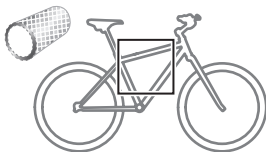

Carbon Frame