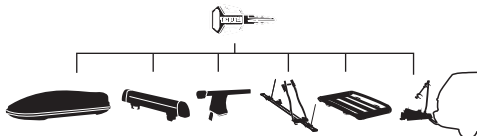

EN Accessories
FR Accessoires
ES Accesorios
DE Zubehör
NL Accessoires
PT Acessórios
IT Accessori
SV Tillbehör
DK Tilbehør
NO Tilbehør
FI Lisävarusteet
IS Aukabúnaður

ET Tarvikud
LV Piederumi
LT Priedai
RU Аксессуары
UK Аксесуары
PL Akcesoria
CS Příslušenství
HU Kiegészítők
RO Accesorii
SK Príslušenstvo
SL Dodatna oprema
BG Аксесоари

HR Dodatna oprema
EL Αξεσουάρ
TR Aksesuarlar
MT Aċċessorji

אביזרים HE
الملحقات AR

ZH (CN) 附件
ZH (TW) 配件
JA アクセサリー
KO 액세서리
TH อุปกรณ์เสริม
MS Aksesori

Thule One-Key System