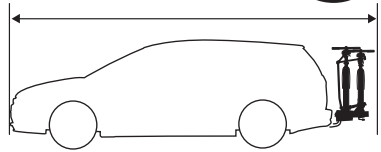

CITY CRASH

Complies with ISO norm

Thule EasyFold XT 2

9655

FIX4BIKE Tow bar

Not ok

Your Key-Number

22-80 mm