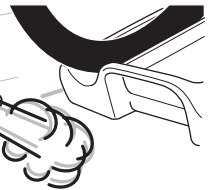

Not ok

Your Key-Number

22-80 mm

D.1

Aluminium
or GGG40

Carbon Frame

Thule Carbon Frame Protector

984