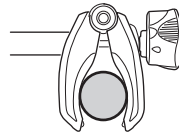

CITY CRASH

Complies with ISO norm

Thule EasyFold XT 2

9655

FIX4BIKE Tow bar

Not ok

Your Key-Number

22-80 mm

D.1

Aluminium
or GGG40

Carbon Frame

Thule Carbon Frame Protector

984

i

40 kg	 16.4 kg	Max 23.6 kg
50 kg		Max 33.6 kg
60 kg		Max 43.6 kg
70 kg		Max 53.6 kg
80 kg		Max 60 kg 
90 kg		Max 60 kg 

1