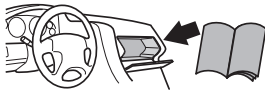

CITY CRASH

Complies with ISO norm

Thule EasyFold XT 2

9655

FIX4BIKE Tow bar

Not ok

Your Key-Number

22-80 mm