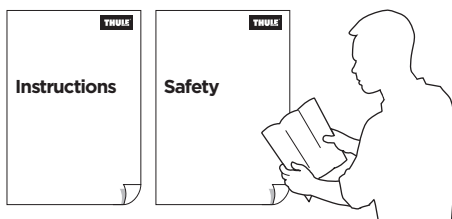

CITY CRASH

Complies with ISO norm