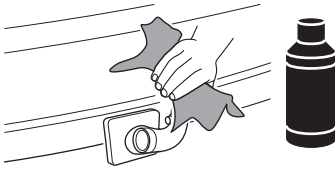

CITY CRASH

Complies with ISO norm

Thule EasyFold XT 2

9655

FIX4BIKE Tow bar

Not ok

Your Key-Number

22-80 mm