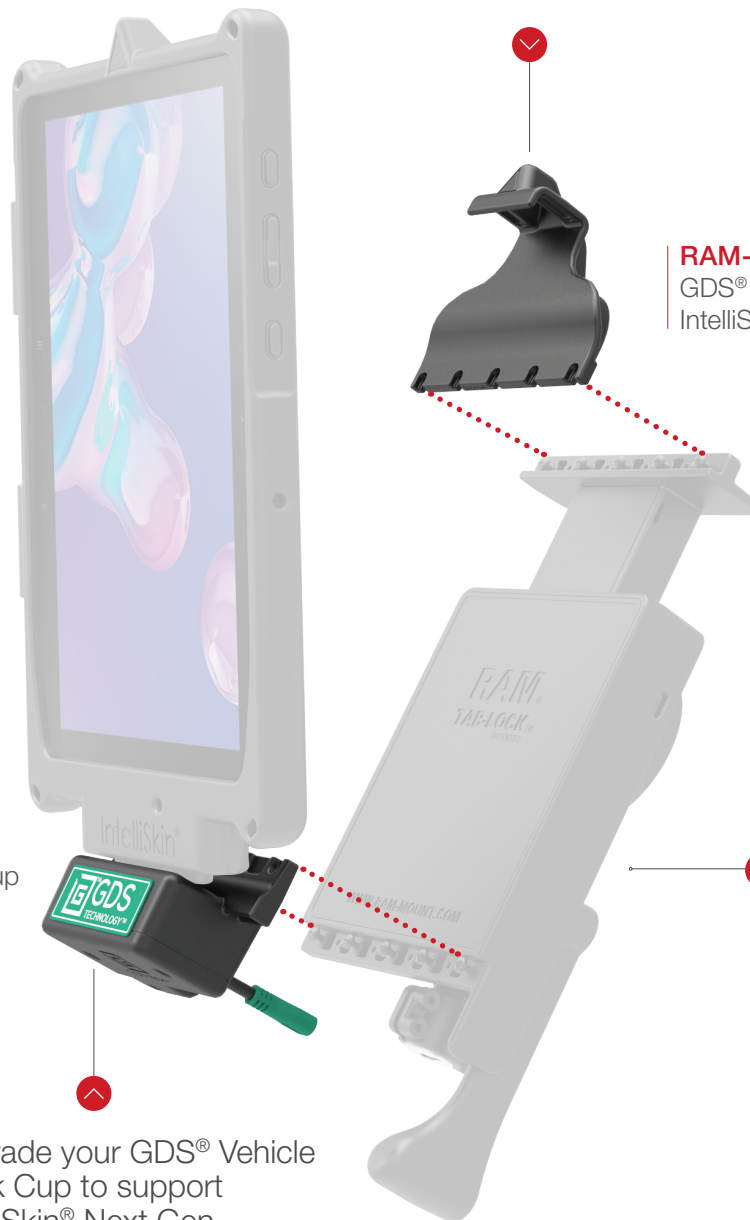

RAMMOUNT.COM • 1-800-497-7479 • SALES@RAMMOUNT.COM

UPGRADING YOUR GDS® VEHICLE DOCK FOR INTELLISKIN® NEXT GEN

With interchangeable dock cups and top cups, you can easily modify your existing dock to work with your new IntelliSkin® Next Gen-enabled device

RAM-GDS-DOCKT-OMT1U
GDS® Vehicle Dock Top Cup for IntelliSkin® Next Gen Tablets

RAM-GDS-DOCK-V9BU
GDS® mUSB Vehicle Dock Cup for IntelliSkin® Next Gen

RAM-GDS-DOCK-V9BCU
GDS® Type-C Vehicle Dock Cup for IntelliSkin® Next Gen

Keep your existing GDS® Vehicle Dock

Upgrade your GDS® Vehicle Dock Cup to support IntelliSkin® Next Gen