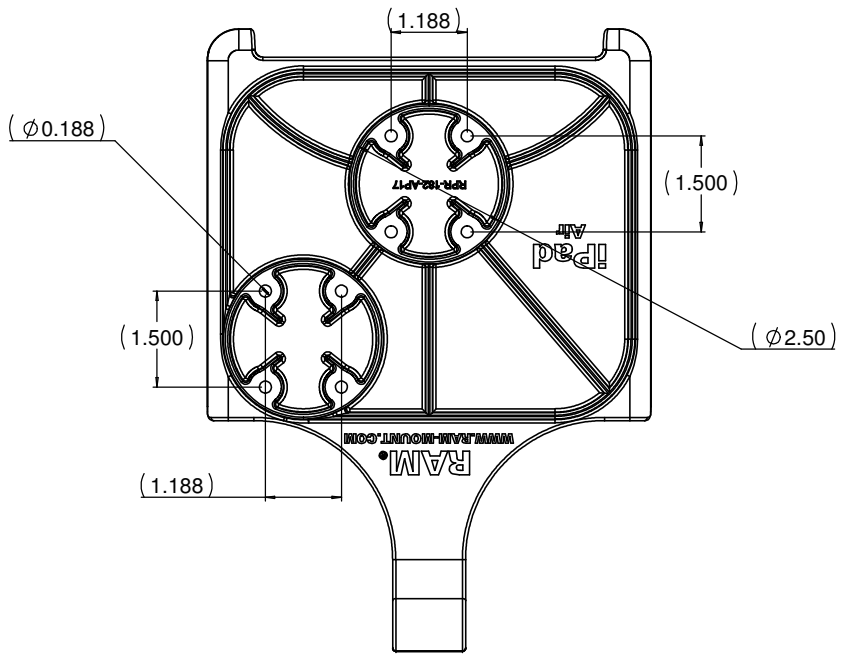

REV.	DESCRIPTION	REVISIONS	DATE	APPROVED

UNLESS OTHERWISE SPECIFIED DIMENSIONS ARE IN INCHES TOLERANCES ARE: FRACTIONS: DECIMALS ANGLES + 1/32 .XX + .03 + -1 DEG. .XXX + .010		CAD GENERATED DRAWING. DO NOT MANUALLY UPDATE		NATIONAL PRODUCTS INC.	
APPROVALS		DATE		RAM EZ-ROLL'R CRADLE FOR IPAD AIR	
DRAWN JDC		11/17/15			
CHECKED CMR		11/17/15			
MATERIAL: CYCLOLOY C-1200		MFG ENG			
FINISH: BLACK		QUAL ENG			
DO NOT SCALE DRAWING		SCALE 1 TO 1			
		DWG. NO. RAM-HOL-AP17		REV.	
		CAD FILE: RAM-HOL-AP17		SHEET 1 OF 1