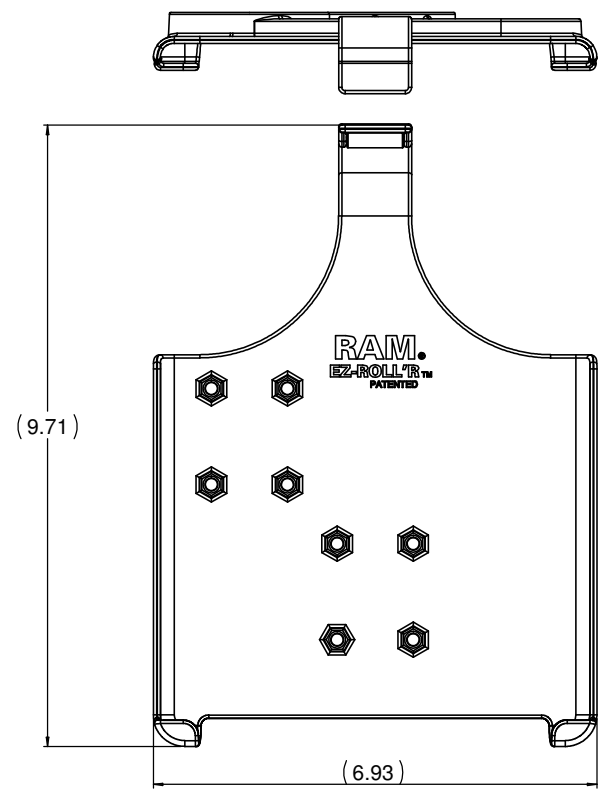

REV.	DESCRIPTION	REVISIONS	DATE	APPROVED

UNLESS OTHERWISE SPECIFIED DIMENSIONS ARE IN INCHES TOLERANCES ARE: FRACTIONS: DECIMALS ANGLES + 1/32 .XX + .03 + -1 DEG. .XXX + .010		CAD GENERATED DRAWING. DO NOT MANUALLY UPDATE		NATIONAL PRODUCTS INC.	
APPROVALS		DATE		RAM EZ-ROLL'R CRADLE FOR IPAD AIR	
DRAWN JDC		11/17/15			
CHECKED CMR		11/17/15			
MATERIAL: CYCLOLOY C-1200		MFG ENG			
FINISH: BLACK		QUAL ENG			
DO NOT SCALE DRAWING		SCALE 1 TO 1			
		DWG. NO. RAM-HOL-AP17		REV.	
		CAD FILE: RAM-HOL-AP17		SHEET 1 OF 1