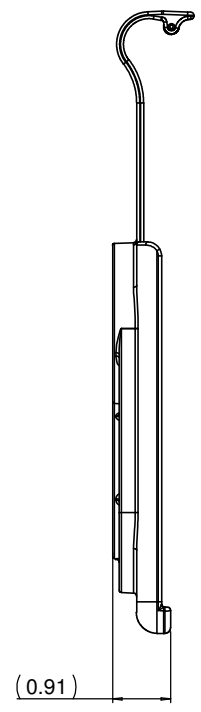

REV.	DESCRIPTION	REVISIONS	DATE	APPROVED

UNLESS OTHERWISE SPECIFIED DIMENSIONS ARE IN INCHES TOLERANCES ARE: FRACTIONS: DECIMALS ANGLES + 1/32 .XX + .03 + -1 DEG. .XXX + .010		CAD GENERATED DRAWING. DO NOT MANUALLY UPDATE		NATIONAL PRODUCTS INC.	
APPROVALS		DATE		RAM EZ-ROLL'R CRADLE FOR IPAD AIR	
DRAWN JDC		11/17/15			
CHECKED CMR		11/17/15			
MATERIAL: CYCLOLOY C-1200		MFG ENG			
FINISH: BLACK		QUAL ENG			
DO NOT SCALE DRAWING		SCALE 1 TO 1			
		DWG. NO. RAM-HOL-AP17		REV.	
		CAD FILE: RAM-HOL-AP17		SHEET 1 OF 1